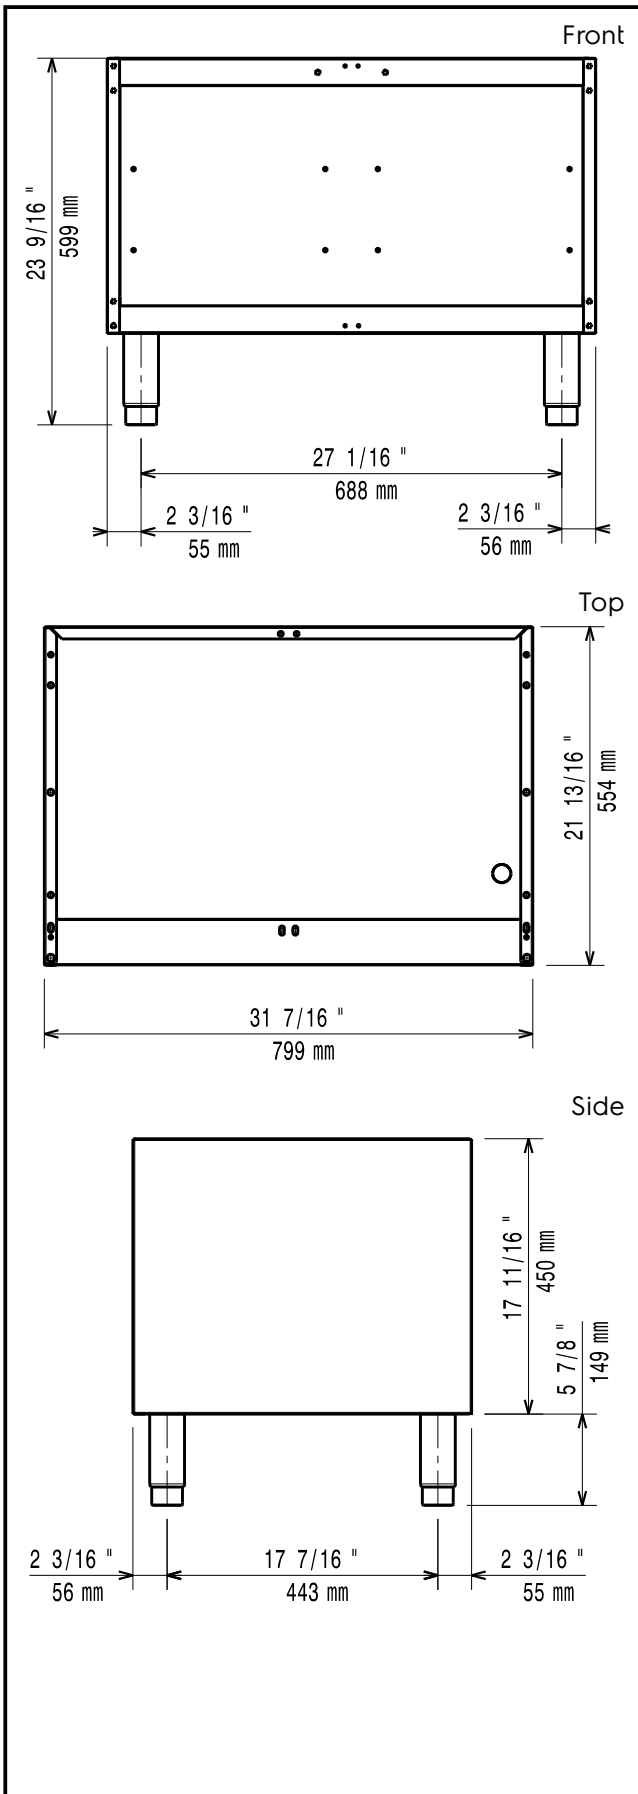

Electrolux

Modular Cooking Range Line 700XP Open Base Cupboard 1 Module

Key Information:

External dimensions, Height:	
371113 (E7BANH0000)	600 mm
External dimensions, Width:	800 mm
External dimensions, Depth:	550 mm
Cupboard Cavity Dimensions (width):	800 mm
Cupboard Cavity Dimensions (height):	550 mm
Cupboard Cavity Dimensions (depth):	450 mm
Net weight:	15 kg